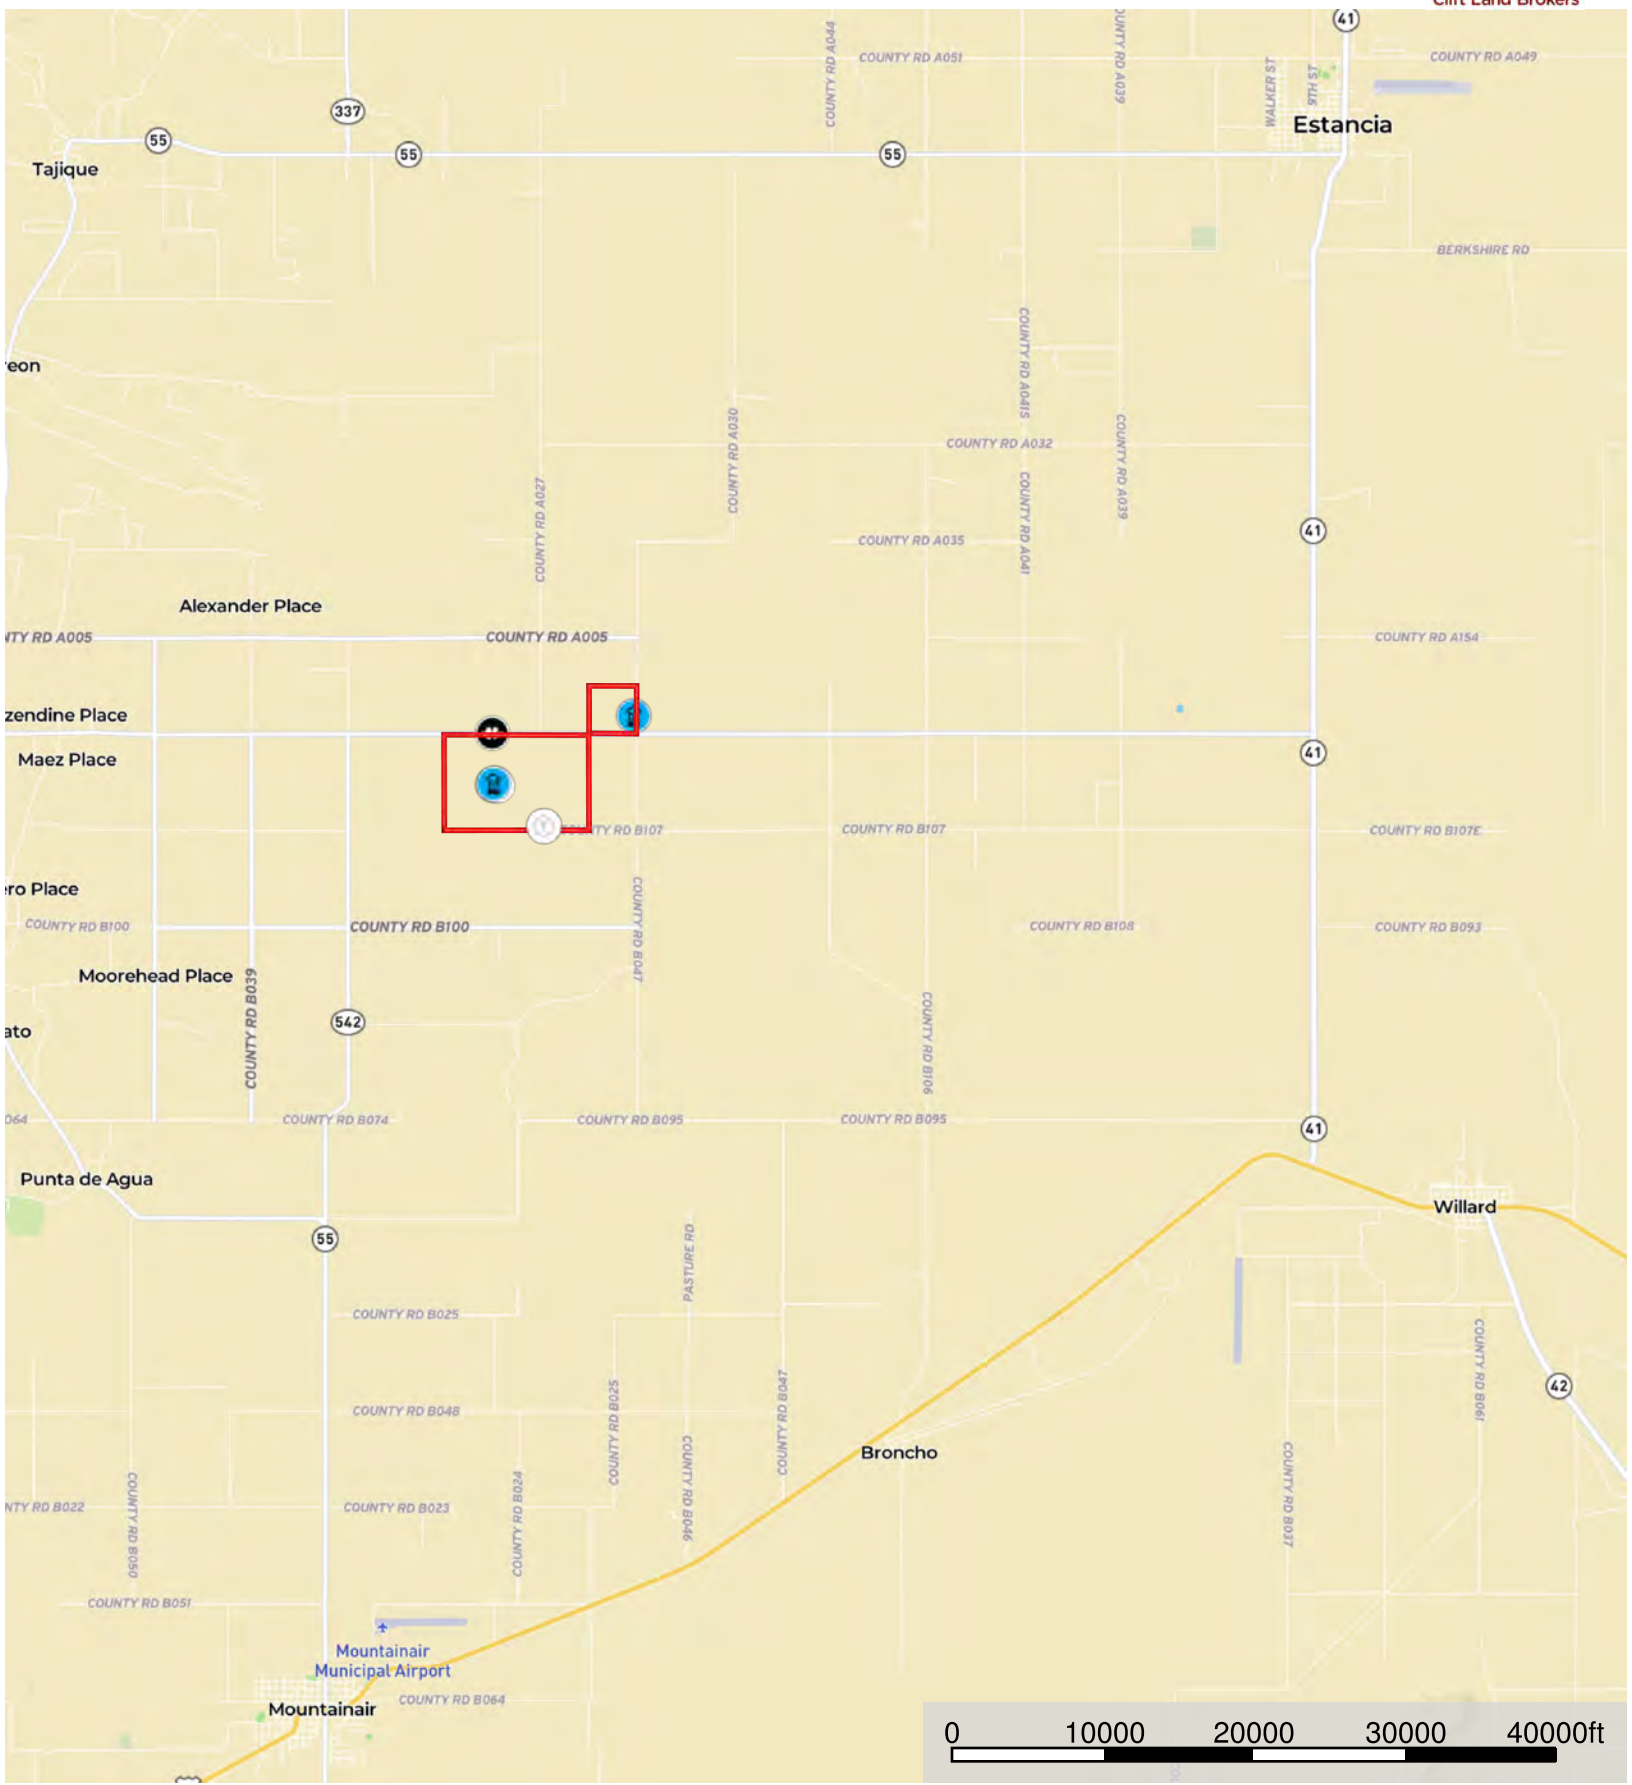

# Torrance Co., NM - 1,120 Acres

Torrance County, New Mexico, 1 AC +/-

- Trough
- Well
- Gate
- Pens
- Windmill
- Fence
- Boundary