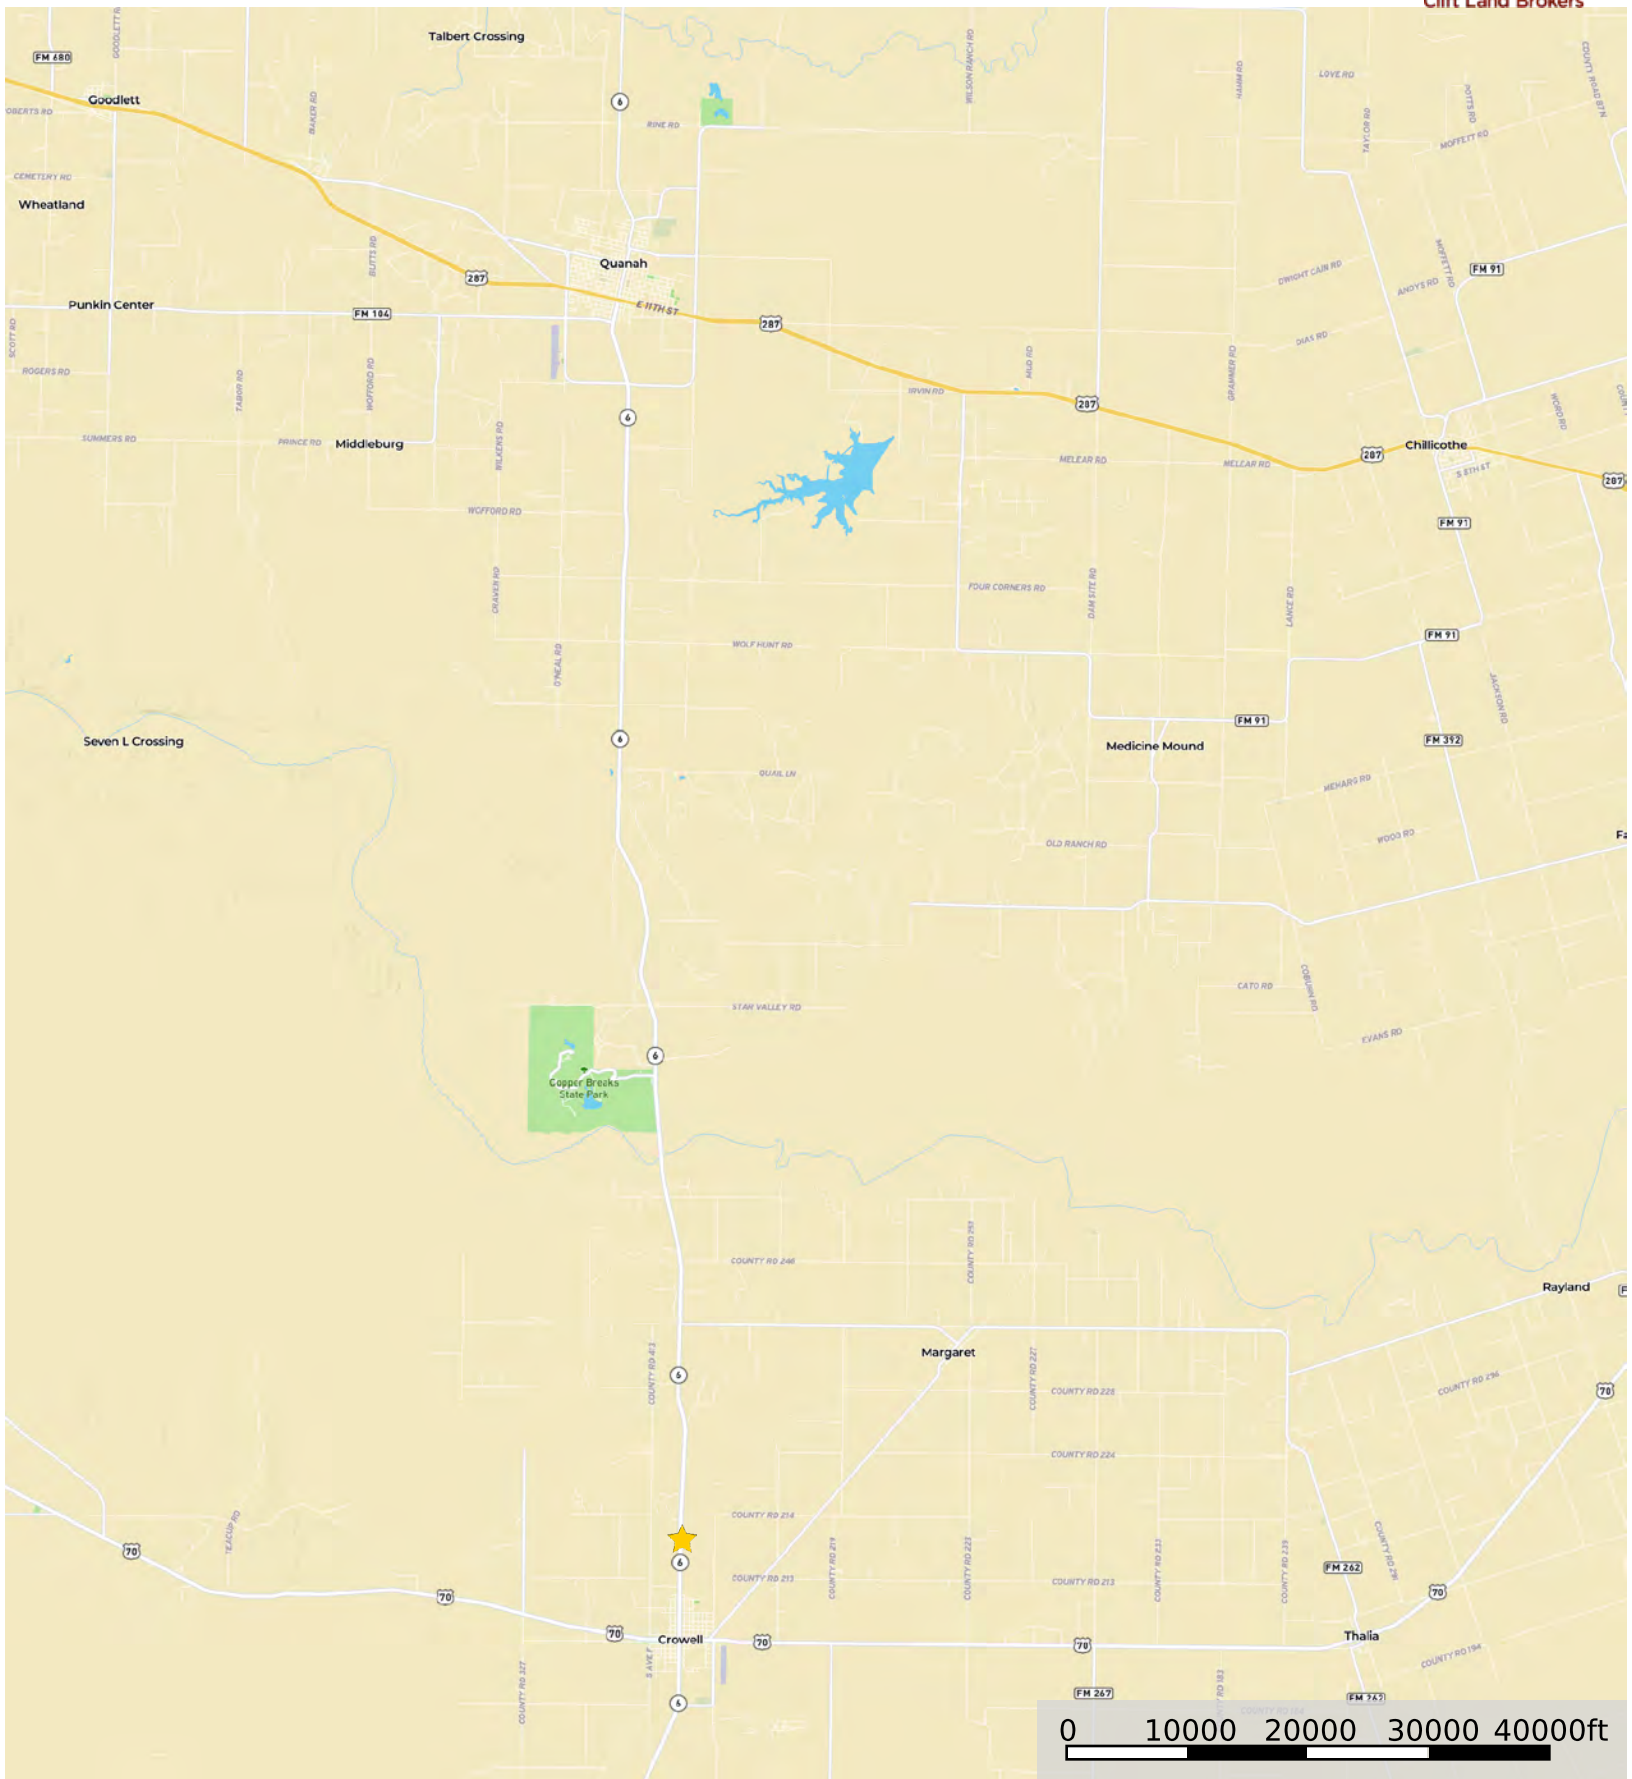

 Boundary

# Foard County Arena

Texas, AC +/-

Location

 Boundary