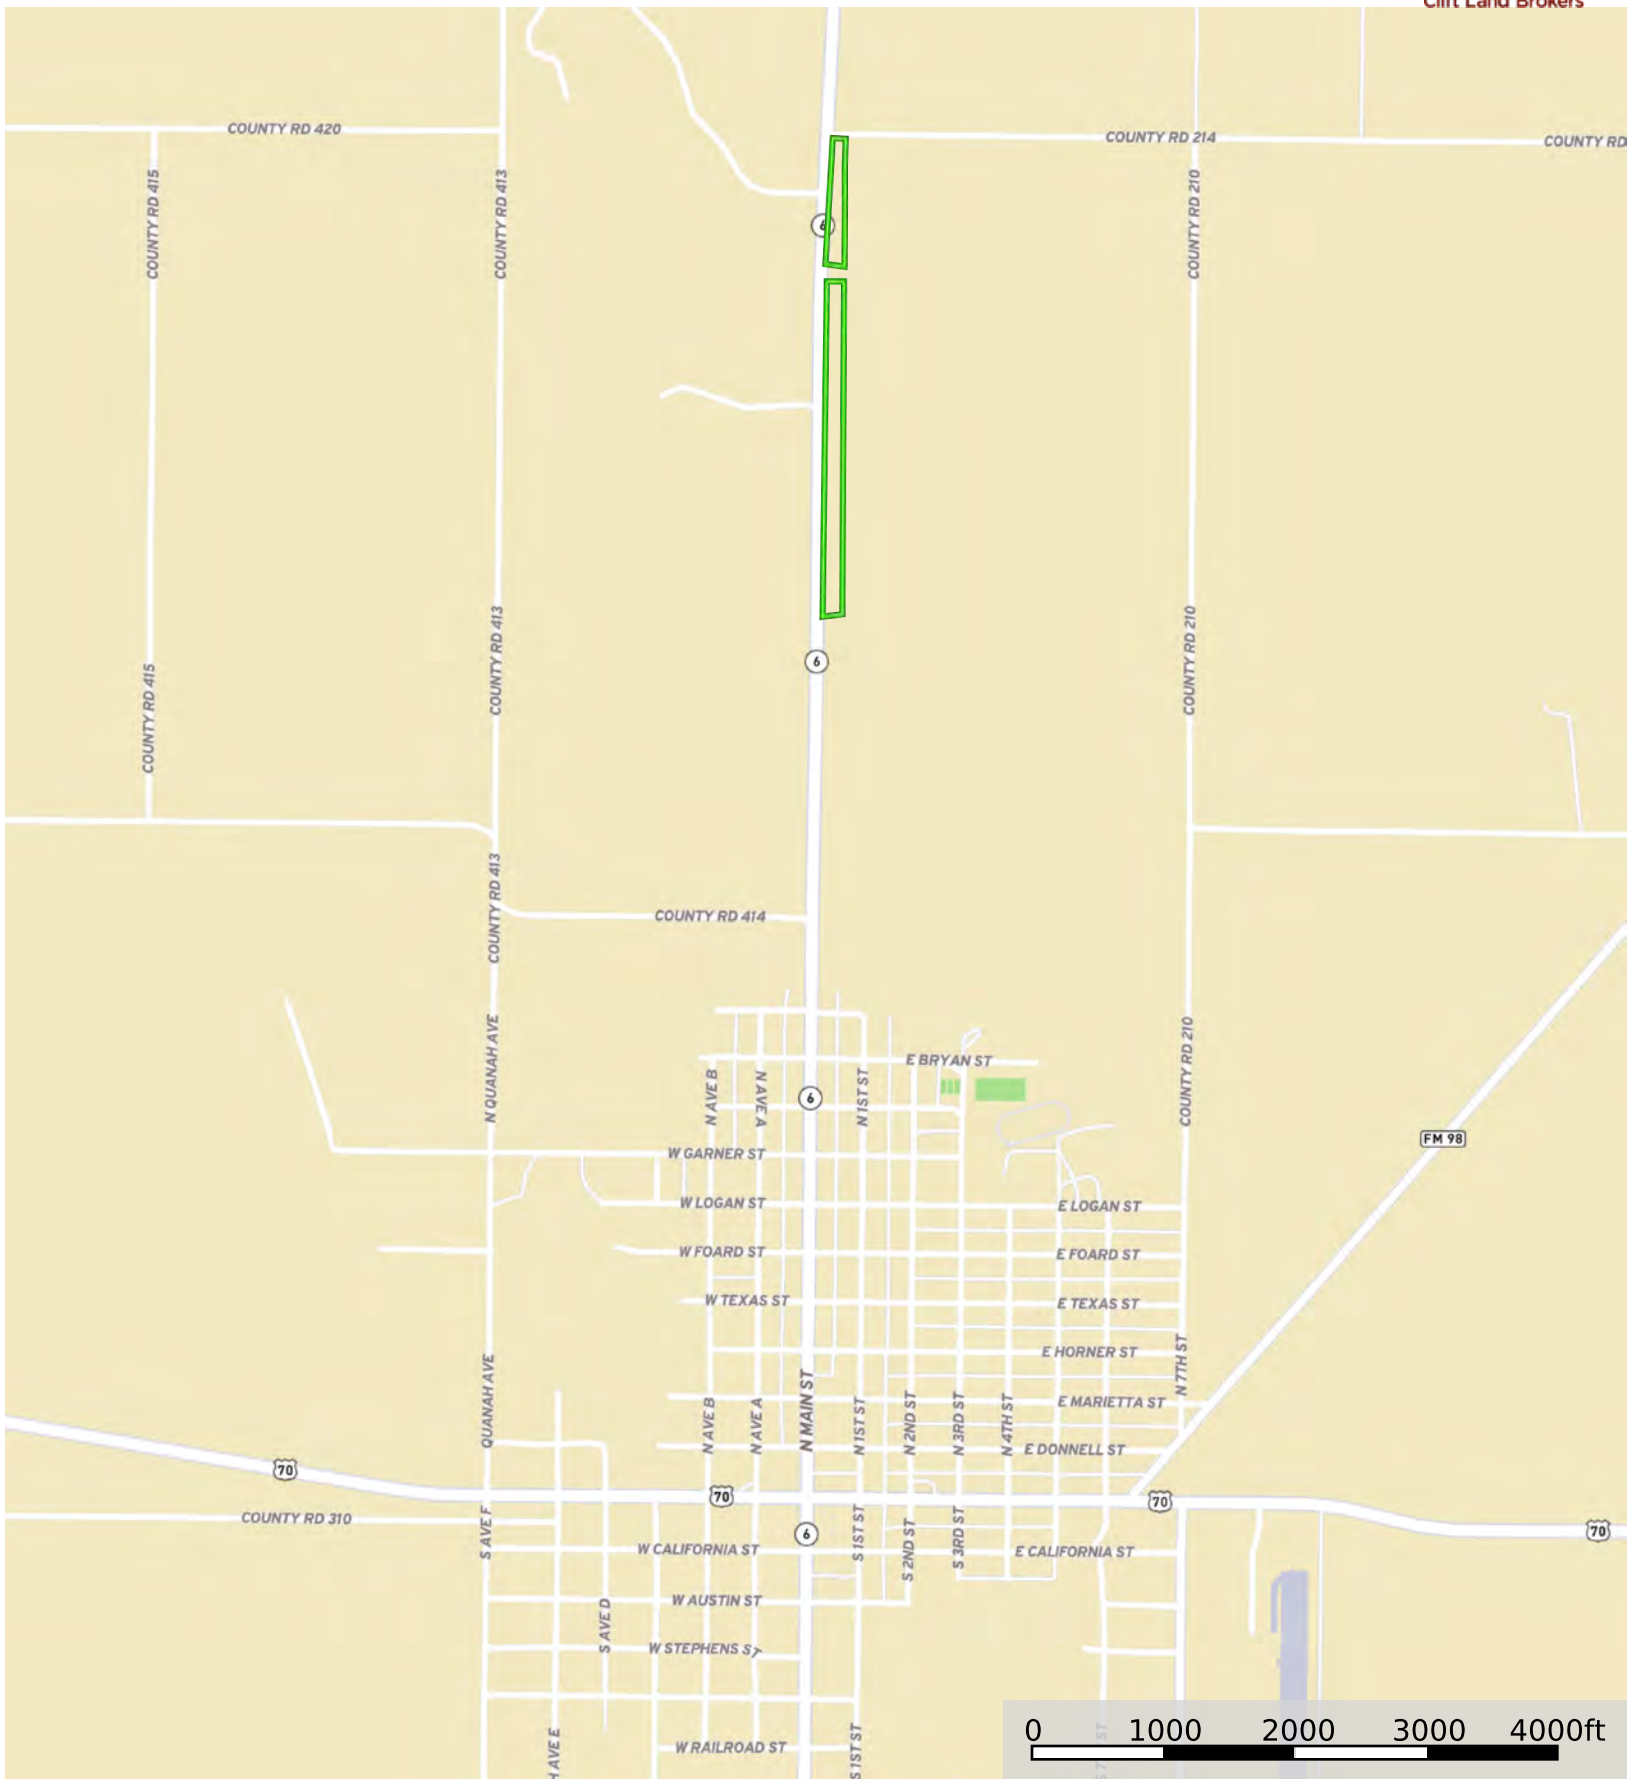

 Boundary

# Foard County Arena

Texas, AC +/-

Location

 Boundary